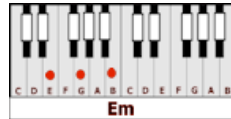

## GUITAR / KEYBOARD CHORDS:

**G**= 320003

**G7**= 320001

**C**= x32010

**Cm**= x35543

**A7**= xo2o2o

**Am7**= xo2o1o

**D**= xxo232

**D7**= xxo212

**Em**= o22000

**Em7**= o22o3o

**Bm**= xx4432

**B7**= x212o2

**INTRO:** G G7 C Cm G Em7 A7 D

G G7 C Cm  
Desperado, why don't you come to your senses?  
G Em7 A7 D7  
You been out ridin' fences for so long now  
G G7 C Cm  
Oh, you're a hard one, but I know that you've got your reasons,  
G B7 Em7 A7 D7 G  
These things that are pleasin' you can hurt you somehow