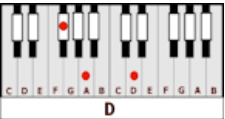

## GUITAR / KEYBOARD CHORDS:

**G**= 320003

**G7**= 320001

**C**= x32010

**Cm**= x35543

**A7**= xo2o2o

**Am7**= xo2o1o

**D**= xxo232

**D7**= xxo212

**Em**= o22000

**Em7**= o22o3o

**Bm**= xx4432

**B7**= x212o2

**INTRO:** G G7 C Cm G Em7 A7 D

G G7 C Cm  
Desperado, why don't you come to your senses?  
G Em7 A7 D7  
You been out ridin' fences for so long now  
G G7 C Cm  
Oh, you're a hard one, but I know that you've got your reasons,  
G B7 Em7 A7 D7 G  
These things that are pleasin' you can hurt you somehow

**D** **Em** **Bm**  
**BRIDGE: Don't your feet get cold in the winter time ?**  
**C** **G**  
**The sky won't snow and the sun won't shine**  
**Em7** **C** **G** **D**  
**It's hard to tell the nighttime from the day**  
**Em** **Bm**  
**You're losin' all your highs and lows**  
**C** **G** **Am7**  
**Ain't it funny how the feelin' goes away**