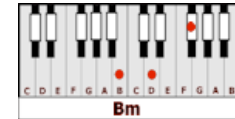

INTRO: G G7 C Cm G Em7 A7 D

G G7 C Cm
Desperado, why don't you come to your senses?
G Em7 A7 D7
You been out ridin' fences for so long now
G G7 C Cm
Oh, you're a hard one, but I know that you've got your reasons,
G B7 Em7 A7 D7 G
These things that are pleasin' you can hurt you somehow

D Em Bm
BRIDGE: Don't you draw the queen of diamonds boy,
C G
She'll beat you if she's able,
Em7 C G D
You know the queen of hearts is always your best bet
Em Bm C G
Now it seems to me some fine things have been laid upon your table
Em A7 Am7
But you only want the ones you can't get

D D7 G G7 C Cm
Desperado, oh you ain't gettin' no younger,
G Em7 A7 D7
Your pain and your hunger, they're drivin' you home
G G7 C Cm
And freedom, oh, freedom...well, that's just some people talkin'
G B7 Em7 A7 D7 G
Your prison is walkin' through this world all alone