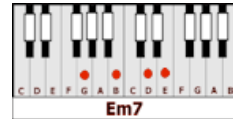

INTRO: G G7 C Cm G Em7 A7 D

G G7 C Cm
Desperado, why don't you come to your senses?
G Em7 A7 D7
You been out ridin' fences for so long now
G G7 C Cm
Oh, you're a hard one, but I know that you've got your reasons,
G B7 Em7 A7 D7 G
These things that are pleasin' you can hurt you somehow

D Em Bm
BRIDGE: Don't you draw the queen of diamonds boy,
C G
She'll beat you if she's able,
Em7 C G D
You know the queen of hearts is always your best bet
Em Bm C G
Now it seems to me some fine things have been laid upon your table
Em A7 Am7
But you only want the ones you can't get

D D7 G G7 C Cm
Desperado, oh you ain't gettin' no younger,
G Em7 A7 D7
Your pain and your hunger, they're drivin' you home
G G7 C Cm
And freedom, oh, freedom...well, that's just some people talkin'
G B7 Em7 A7 D7 G
Your prison is walkin' through this world all alone