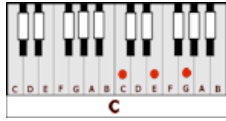

## GUITAR / KEYBOARD CHORDS:

**G**= 320003

**G7**= 320001

**C**= x32010

**Cm**= x35543

**A7**= xo2o2o

**Am7**= xo2o1o

**D**= xxo232

**D7**= xxo212

**Em**= o22000

**Em7**= o22o3o

**Bm**= xx4432

**B7**= x212o2

**INTRO:** G G7 C Cm G Em7 A7 D

G G7 C Cm  
Desperado, why don't you come to your senses?  
G Em7 A7 D7  
You been out ridin' fences for so long now  
G G7 C Cm  
Oh, you're a hard one, but I know that you've got your reasons,  
G B7 Em7 A7 D7 G  
These things that are pleasin' you can hurt you somehow

**D** **Em** **Bm**  
**BRIDGE: Don't your feet get cold in the winter time ?**  
**C** **G**  
**The sky won't snow and the sun won't shine**  
**Em7** **C** **G** **D**  
**It's hard to tell the nighttime from the day**  
**Em** **Bm**  
**You're losin' all your highs and lows**  
**C** **G** **Am7**  
**Ain't it funny how the feelin' goes away**