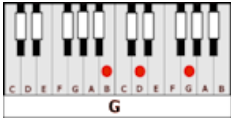

## GUITAR / KEYBOARD CHORDS:

**G**= 320003

**G7**= 320001

**C**= x32010

**Cm**= x35543

**A7**= xo2o2o

**Am7**= xo2o1o

**D**= xxo232

**D7**= xxo212

**Em**= o22000

**Em7**= o22o3o

**Bm**= xx4432

**B7**= x212o2

**INTRO:** G G7 C Cm G Em7 A7 D

G G7 C Cm  
Desperado, why don't you come to your senses?  
G Em7 A7 D7  
You been out ridin' fences for so long now  
G G7 C Cm  
Oh, you're a hard one, but I know that you've got your reasons,  
G B7 Em7 A7 D7 G  
These things that are pleasin' you can hurt you somehow