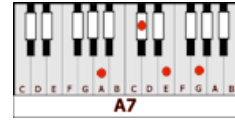

## GUITAR / KEYBOARD CHORDS:

**G**= 320003

**G7**= 320001

**C**= x32010

**Cm**= x35543

**A7**= xo2o2o

**Am7**= xo2o1o

**D**= xxo232

**D7**= xxo212

**Em**= o22000

**Em7**= o22o3o

**Bm**= xx4432

**B7**= x212o2

**INTRO:** G G7 C Cm G Em7 A7 D

G G7 C Cm  
Desperado, why don't you come to your senses?  
G Em7 A7 D7  
You been out ridin' fences for so long now  
G G7 C Cm  
Oh, you're a hard one, but I know that you've got your reasons,  
G B7 Em7 A7 D7 G  
These things that are pleasin' you can hurt you somehow